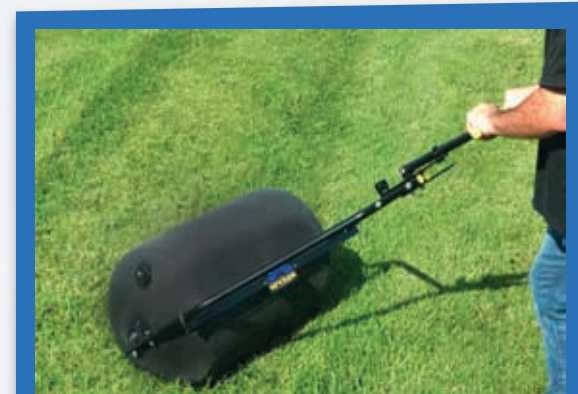

PRODUCT CATALOG

NEW!

COMMERICAL-GRADE LAWN ROLLER

R28-1824
270 lb - Commercial
Push/Tow Poly Roller

SPYKER

SPREADERS

**Easily Converts from Push to Tow
No Tools Required!**

FEATURES:

- **ROUNDED END CAPS**
  Prevents lawn damage when turning
- **EXTRA-LARGE FILL OPENING**
  Expedites filling and emptying of the drum
- **EASY-TURN PLUG**
  Comes tethered to drum to prevent loss
- **ADJUSTABLE SCRAPER BAR**
  Prevents mud collection when installing new sod
- **HEAVY-DUTY POLY DRUM**
  Won't dent or rust
- **LIGHTWEIGHT WHEN EMPTY**
  For easy storage & transport
- **PILLOW BLOCK GREASEABLE BEARINGS**
  With seals to protect against harmful contaminants
- **EASY SWITCH PUSH/PULL HANDLE**
  Quickly change from push to tow roller, no tools required

**CHECK OUT
NEW PRODUCTS
INSIDE!**